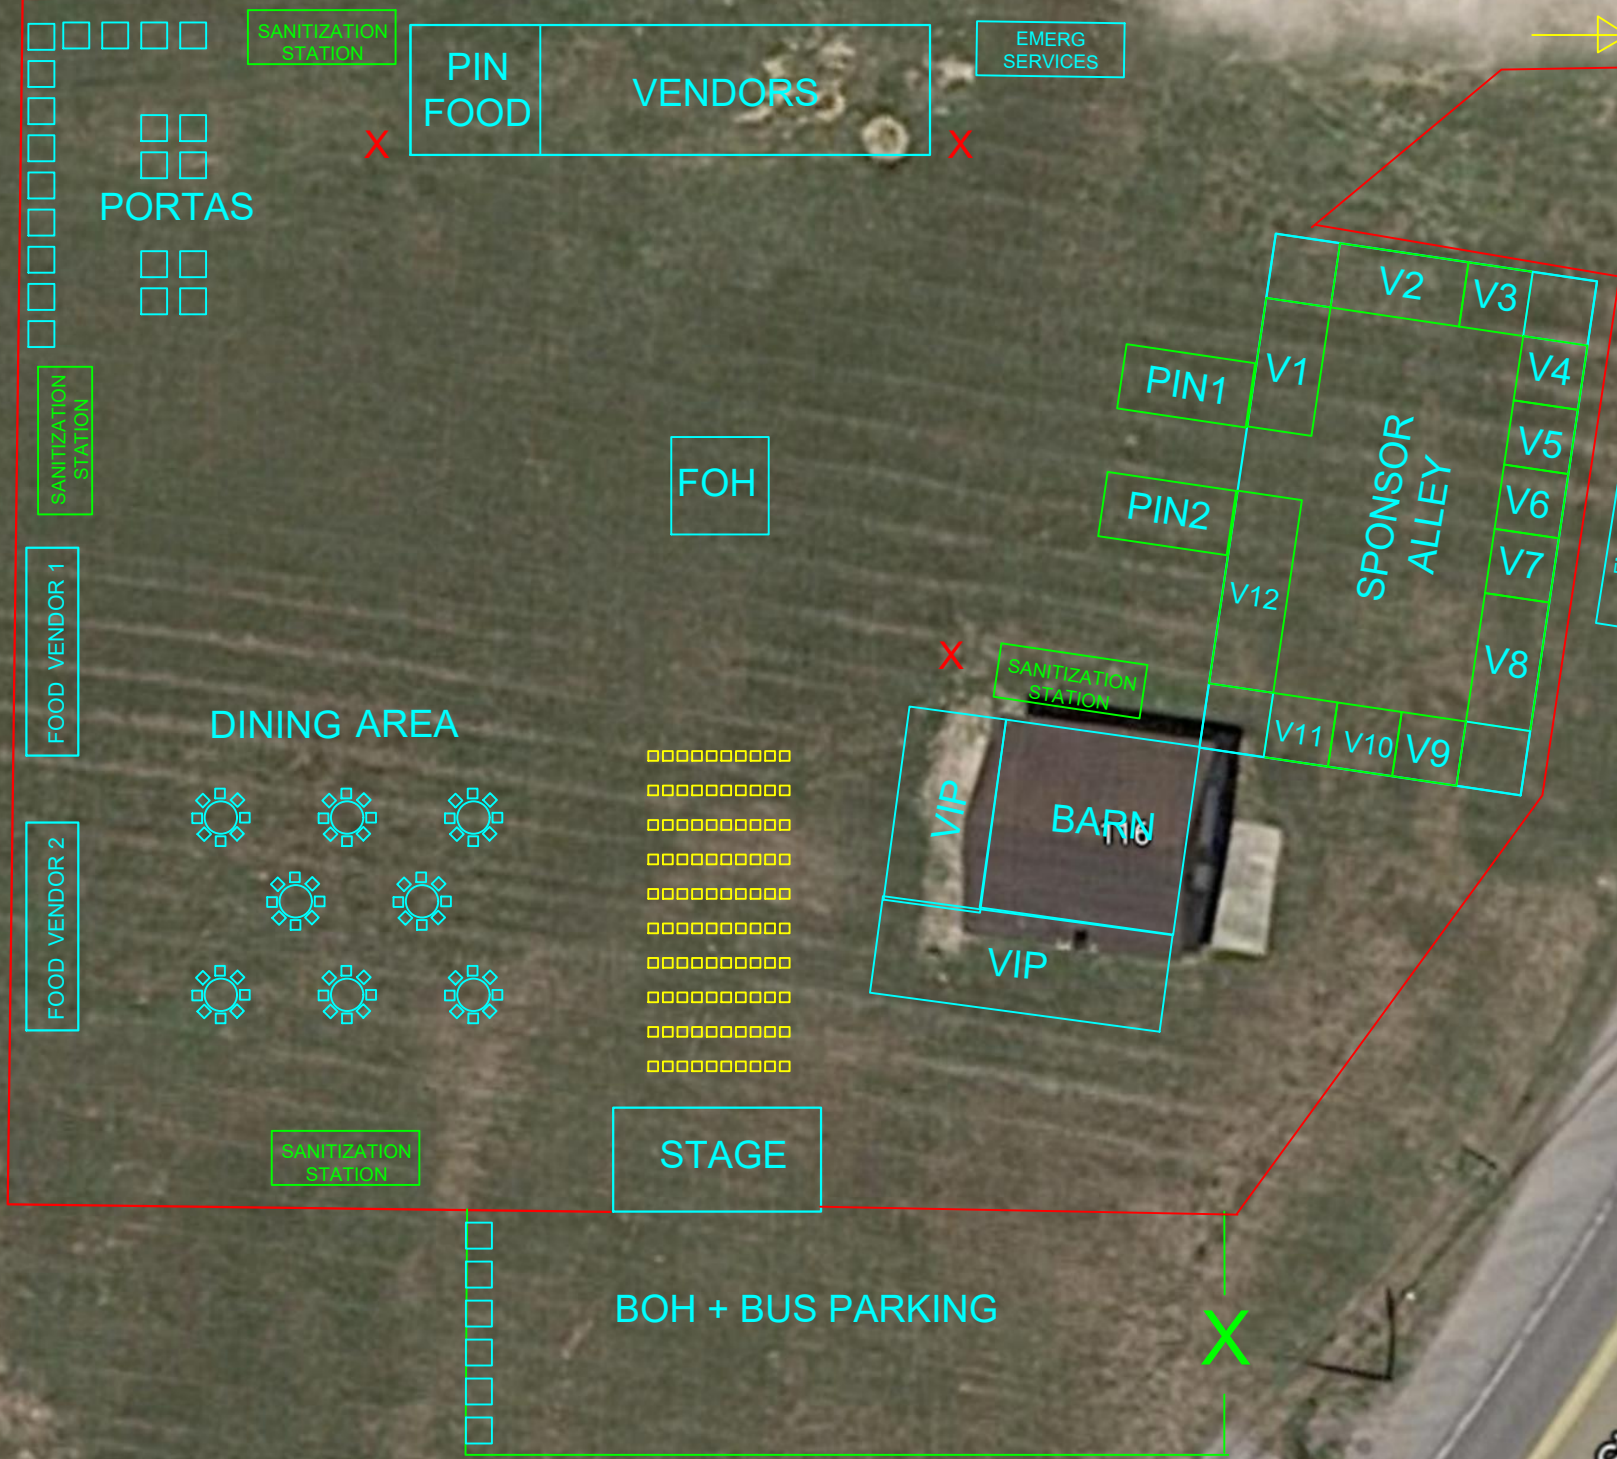

127

104 S Steer St,
Addison, MI 49220

SECURITY / ID WILL

180'

40'-4 $\frac{15}{16}$ "

170'

S Steer St

Steer St